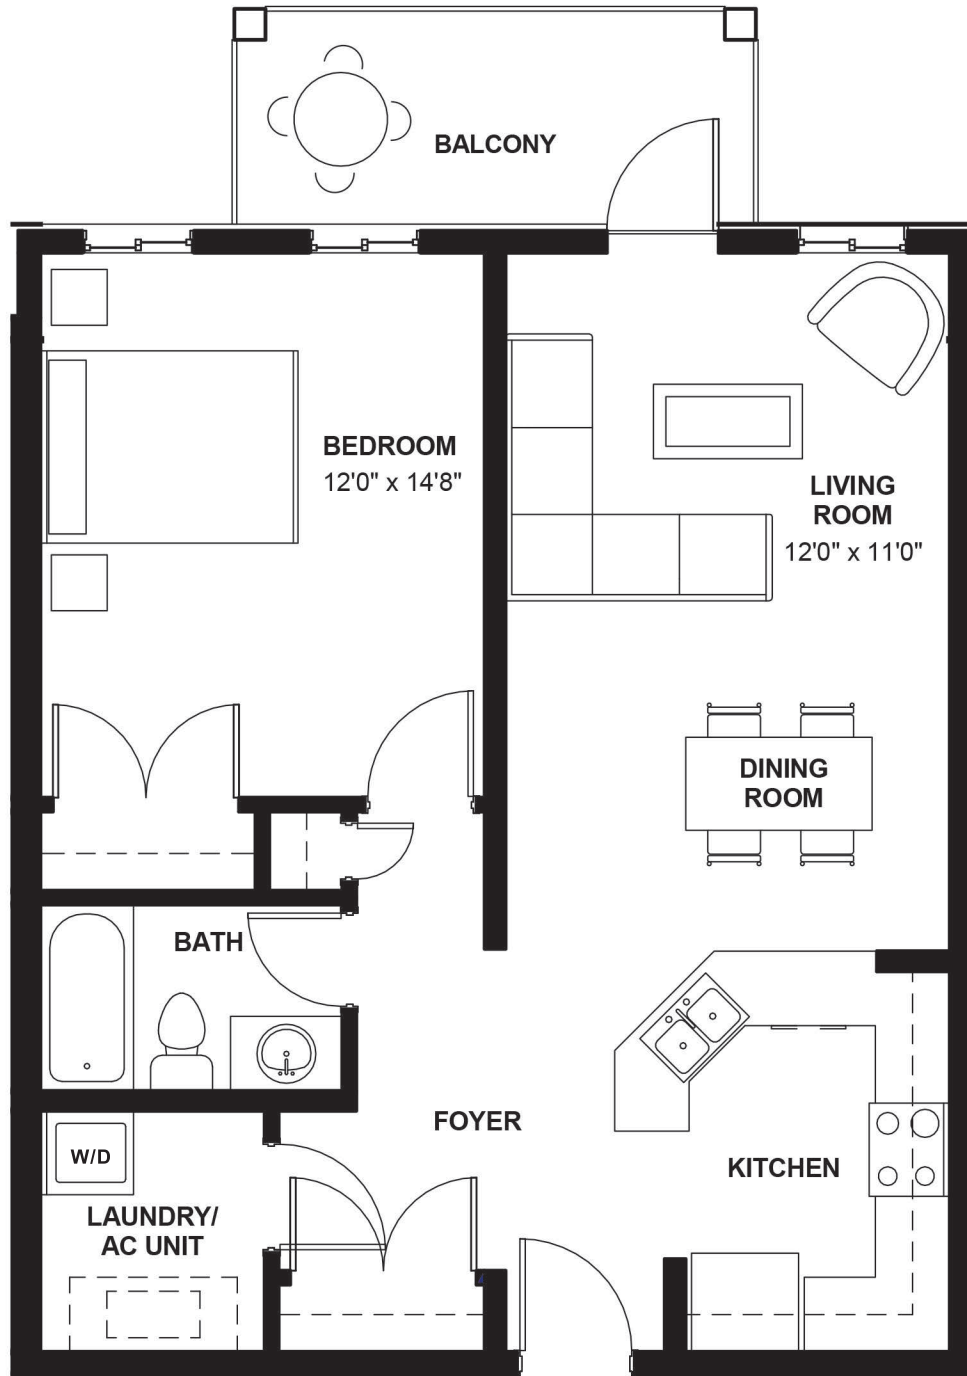

**GREYHAWK
LANDING**
Everything you Want is Right Here!

SUITE TYPE "D"
1 Bedroom - 1 Bathroom
770 sq. ft.

www.greyhawklanding.ca