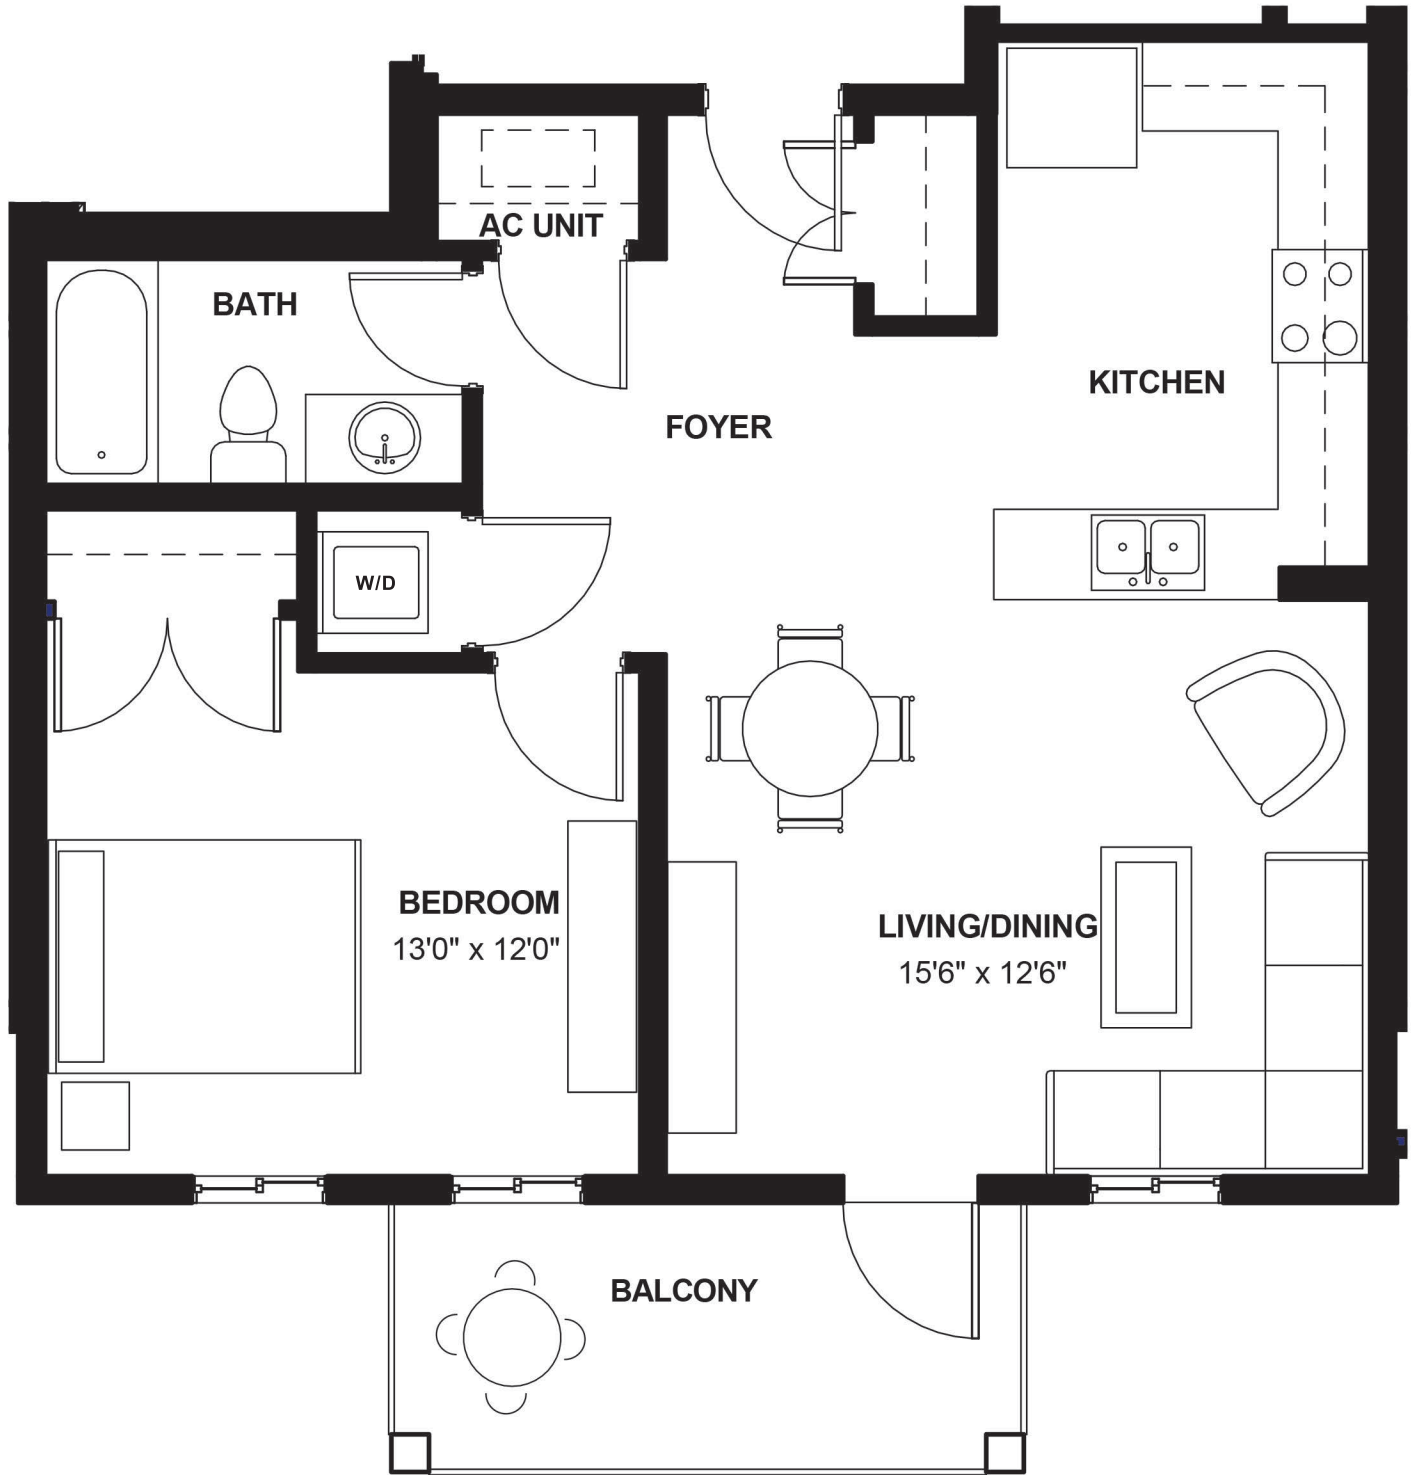

**GREYHAWK
LANDING**
Everything you Want is Right Here!

SUITE TYPE "E"
1 Bedroom - 1 Bathroom
725 sq. ft.

www.greyhawklanding.ca